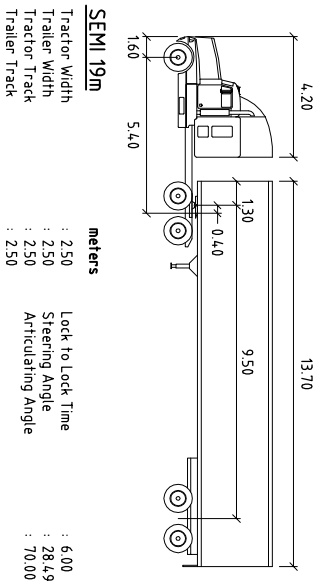

TURNING TEMPLATE SEMI DETAILS

DESIGNED:	DESIGNED:	DESIGNED:	DESIGNED:
DRAWN:	CHECKED:	RECOMMENDED:	APPROVED:
A1	A1	A1	A1
DATUM: A.H.D.	DATUM: A.H.D.	DATUM: A.H.D.	DATUM: A.H.D.
Cardno (Qld) Pty Ltd Level 9, 500 North Quay P.O. Box 388, Toowoomba 4666 Email: cardno@cardno.com.au			
OFFICES: <table border="0"> <tr> <td>BRISBANE</td> <td>TELEPHONE</td> <td>FAX</td> </tr> <tr> <td>Gold Coast</td> <td>(07) 3389 9822</td> <td>(07) 3389 9722</td> </tr> <tr> <td>Maroochydore</td> <td>(07) 5539 8333</td> <td>(07) 5539 4647</td> </tr> <tr> <td>Sunshine Coast</td> <td>(07) 5443 2855</td> <td>(07) 5443 5842</td> </tr> <tr> <td>Hervey Bay</td> <td>(07) 4124 5485</td> <td>(07) 4124 5155</td> </tr> <tr> <td>Central Coast</td> <td>(02) 4323 2858</td> <td>(02) 4324 3251</td> </tr> <tr> <td>Port Macquarie</td> <td>(02) 3252 2222</td> <td>(02) 3252 0925</td> </tr> <tr> <td>Phillipines</td> <td>(02) 11523 310 5148</td> <td>(02) 11523 310 5146</td> </tr> </table>			
SMART & BURGESS 14.5 ARCHERFIELD ROAD RICHMOND LAYOUT PLAN			
DATE:	DRAWING No:	DATE:	DRAWING No:
16-06-2005	7900/08-01-001	16-06-2005	7900/08-01-001